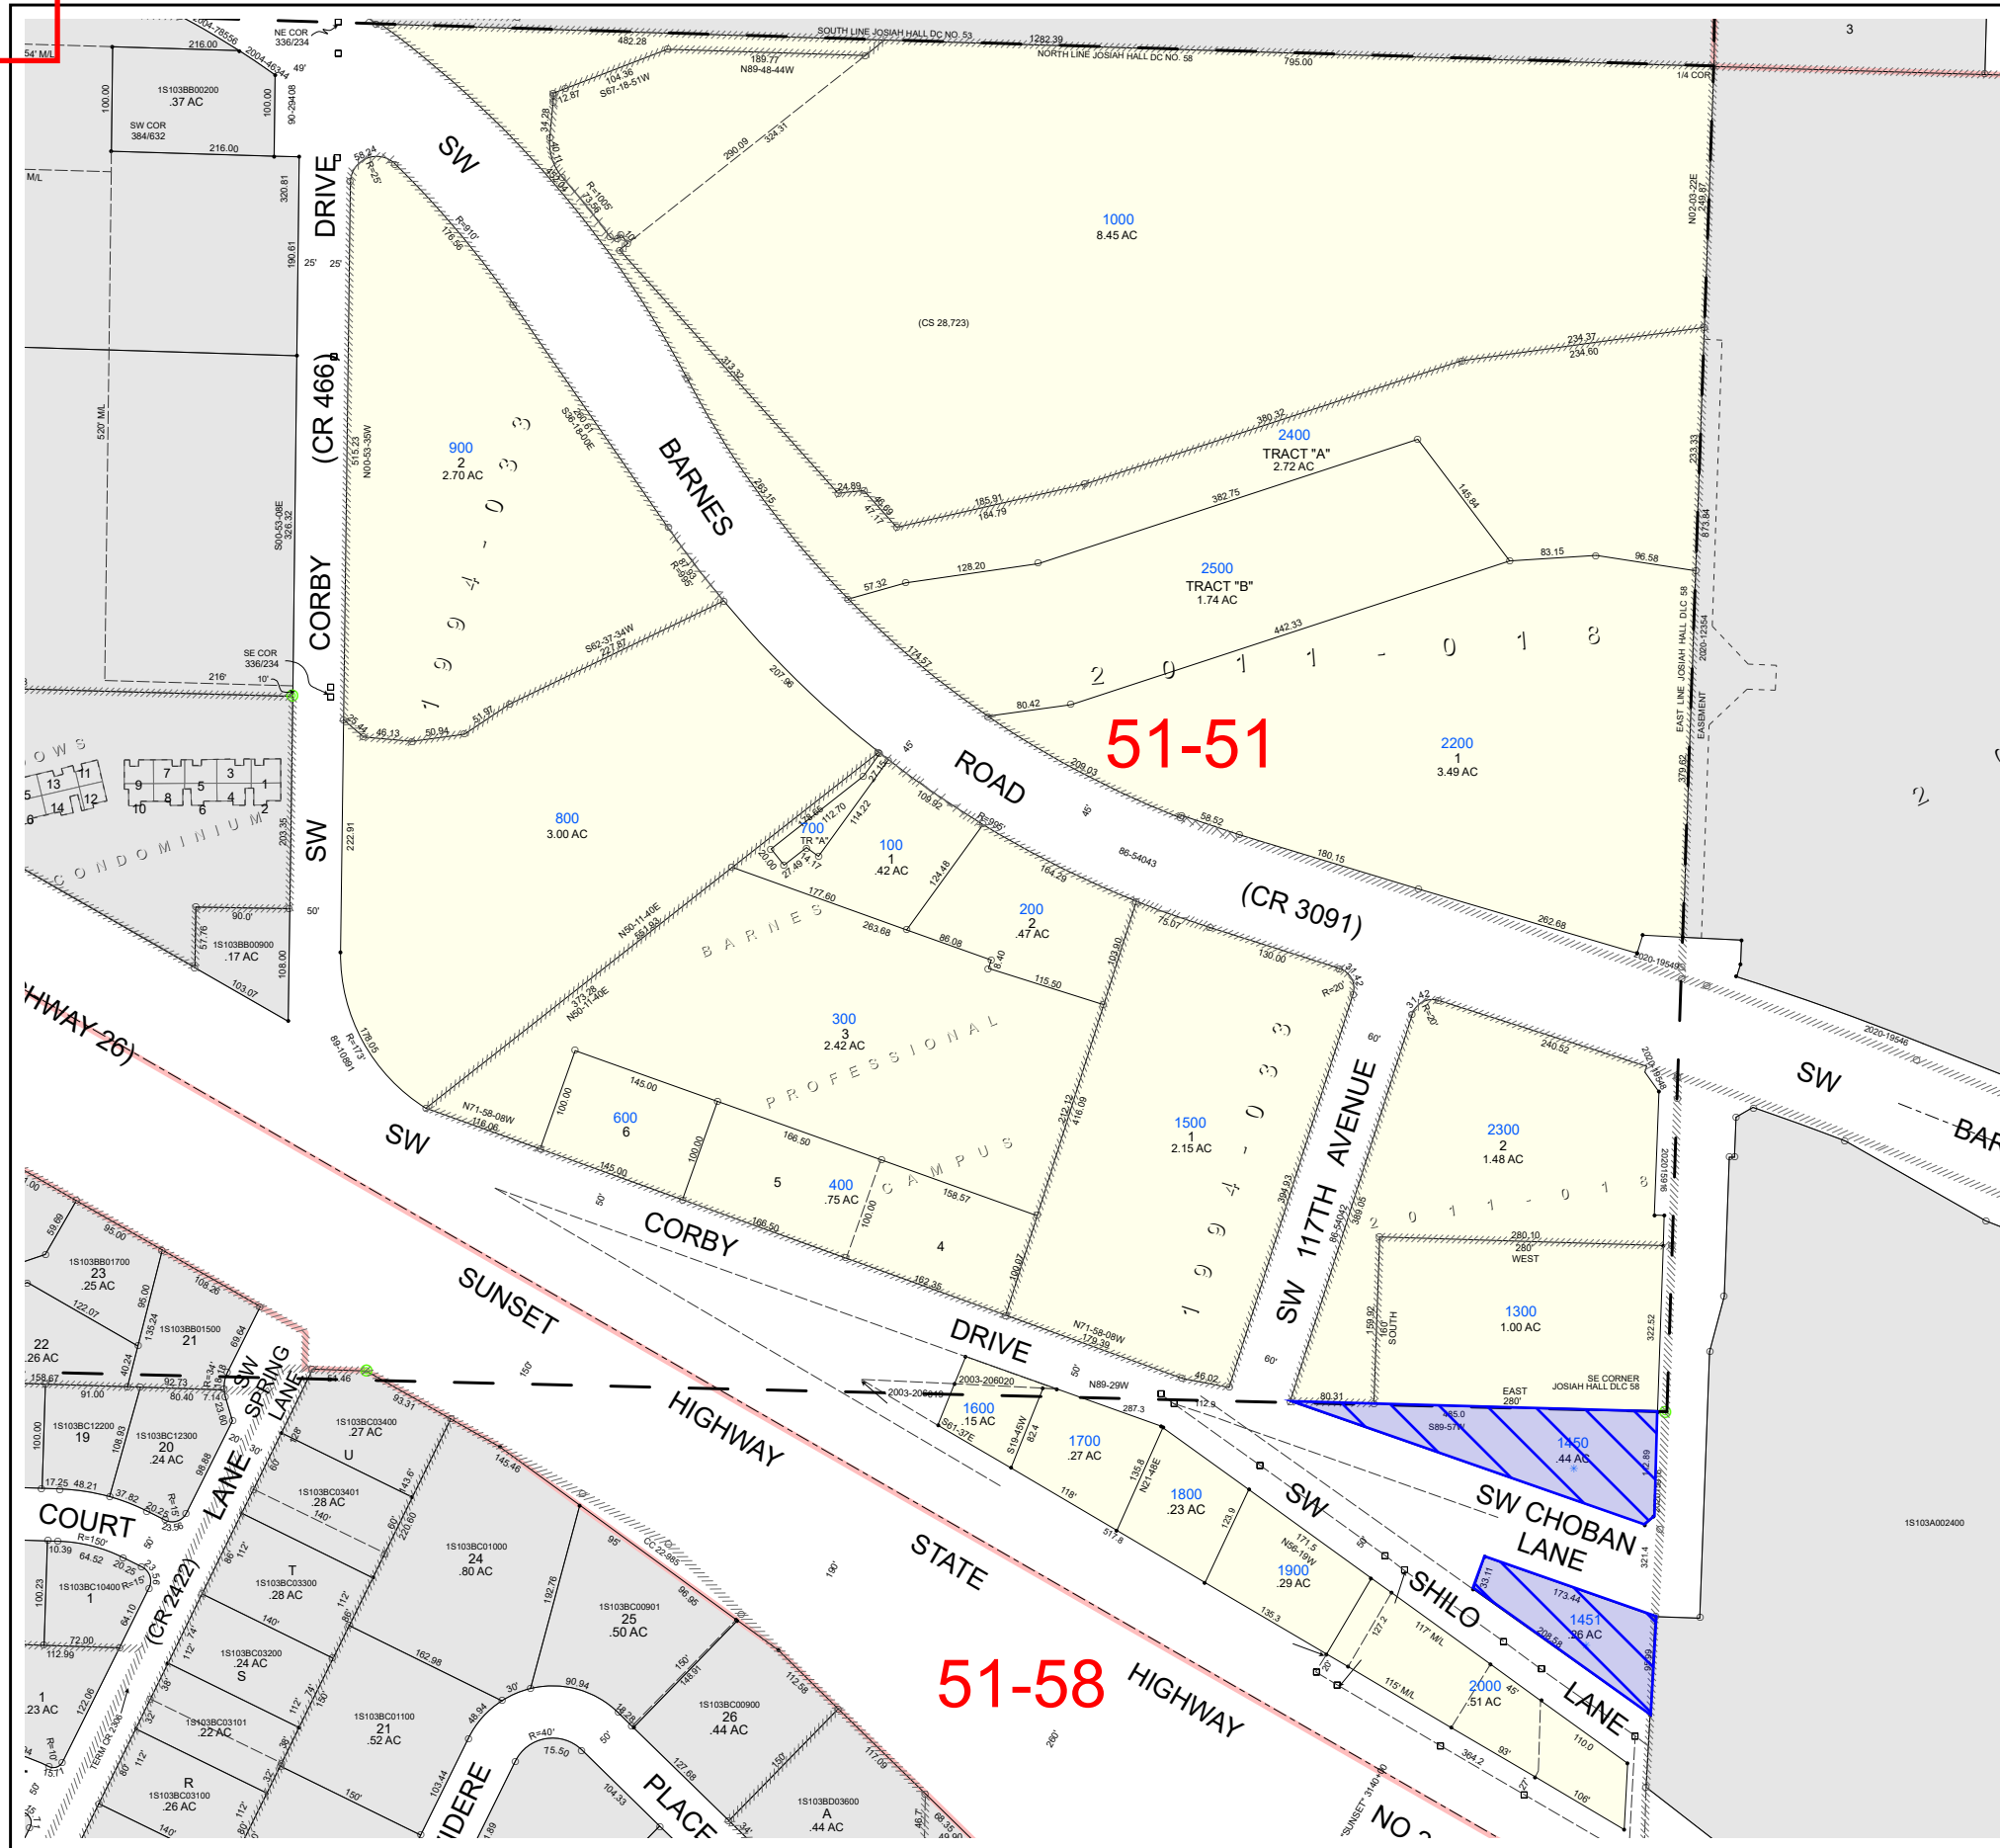

# **Exhibit I: Washington County Assessor's Map**

---

Received  
Planning Division  
10/04/2024

1S103BA

**WASHINGTON COUNTY OREGON**  
NE 1/4 NW 1/4 SECTION 3 T1S R1W  
SCALE 1"= 100'

FOR ADDITIONAL MAPS VISIT OUR WEBSITE AT  
[www.washingtoncounty.or.gov/gis](http://www.washingtoncounty.or.gov/gis)

Cancelled Taxlots For: 1S103BA  
500, 1100, 1200, 2000-C1, 1400, 2100

PLOT DATE: 11/14/2023  
Rotation: 0

**FOR ASSESSMENT PURPOSES  
ONLY - DO NOT RELY ON  
FOR OTHER USE**

Map areas delineated by either gray shading or a cross-hatched pattern are for reference only and may not indicate the most current property boundaries. Please consult the appropriate map for the most current information.

**BEAVERTON**  
1S103BA